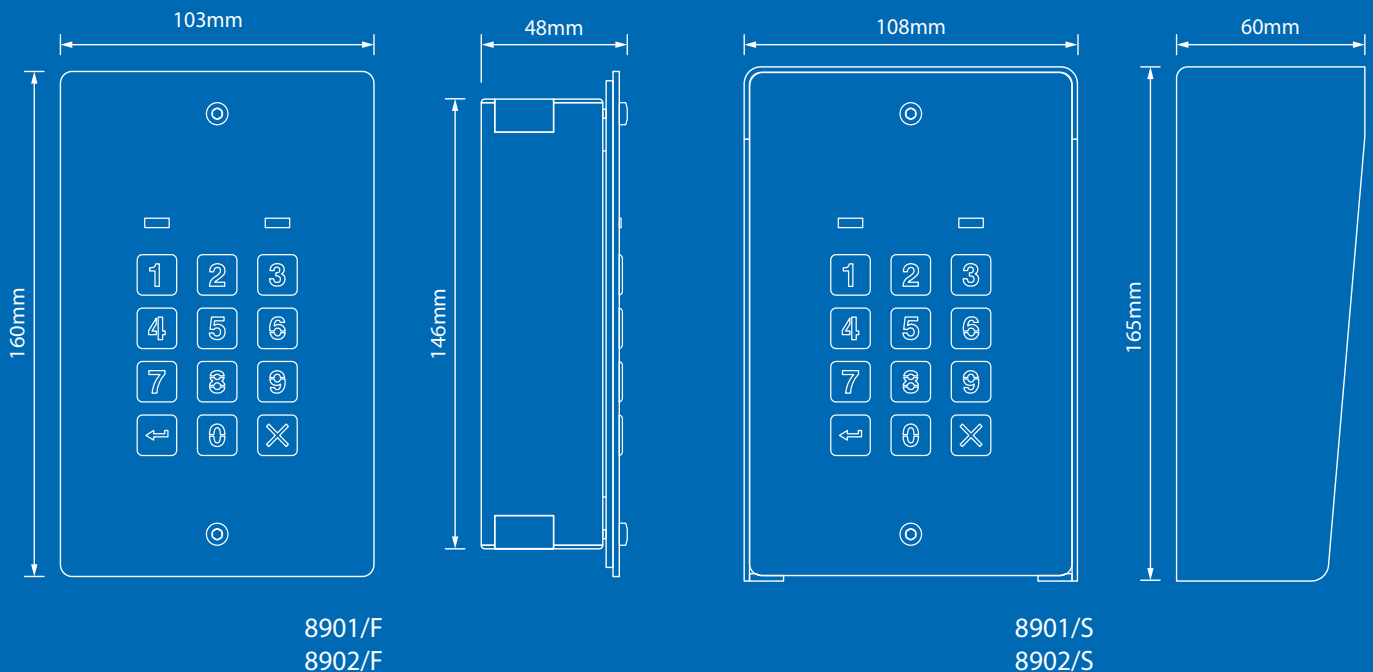

Key Features Include:

- Surface or flush options available.
- Vandal Resistant matt 316 grade stainless steel finish.
- Easy to follow programming menus.
- Visual and acoustic signalling during operation and programming.
- Blue backlit keypad buttons with adjustable brightness control.
- Programmable timed relay outputs or latching option.
- 3 code/3 relays (8901) or 1000 codes/2 relays (8902) codelock options.
- Programming codes between 4-8 digits in length.

Technical Specification:

- Input Voltage: 12-24Vac/dc.
- Operating Current: up to 70mA (max.).
- Relay Contacts: 24Vac/dc at 3A.
- Working Temperature: -10°C to +50°C.

Model	System	Description
8901/F	N/A	Flush, 3 code, 3 relay codelock with blue backlit keypad buttons
8901/S		Surface, 3 code, 3 relay codelock with blue backlit keypad buttons
8902/F		Flush, 1000 code, 2 relay codelock with blue backlit keypad buttons
8902/S		Surface, 1000 code, 2 relay codelock with blue backlit keypad buttons

Southern Office

1 Osprey, Trinity Park,
Trinity Way, London,
E4 8TD
T 0370 300 1240 • F 020 8523 5825

Northern Office

Unit 4-7 Chillingham Ind. Estate,
Chapman Street,
Newcastle Upon Tyne, NE6 2XX
T 0370 300 1240 • F 0191 224 1559

sales@videxuk.com • www.videxuk.com