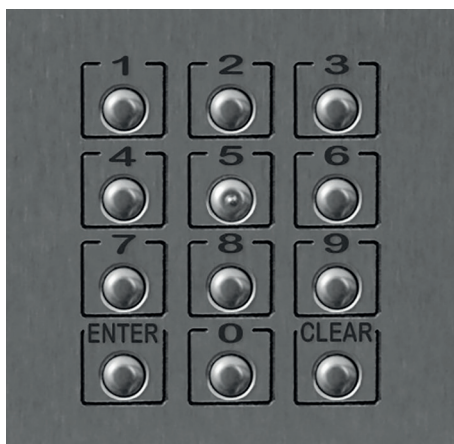

VR4K/NP VANDAL RESISTANT ENTRY

A further enhancement to the VR4K range is the introduction of the VR4K/NP modules. Now including back lit name plates, these vandal resistant modules are ideal for applications with a high turn over of occupants.

Benefiting from the same 12 gauge stainless steel fascia, the SPEAK, BUSY and OPEN LED's and vandal resistant IP65 buttons. The name plate inserts can only be changed from within the panel retaining the vandal resistance required of this type of panel. The name plate windows are also moulded from polycarbonate to withstand attack.

Being part of the VR4K series means this style can use any of the existing accessory modules already available.

FEATURES

- 12 gauge stainless steel fascia
- Robust die cast alloy frame
- IP65 rated buttons with optional yellow bezel
- Back lit polycarbonate name windows
- SPEAK, BUSY & OPEN call progress LED's
- Call Progress reassurance tones
- Dry contact lock output
- Timed call, speech and lock release
- Speaker and microphone volume adjustments